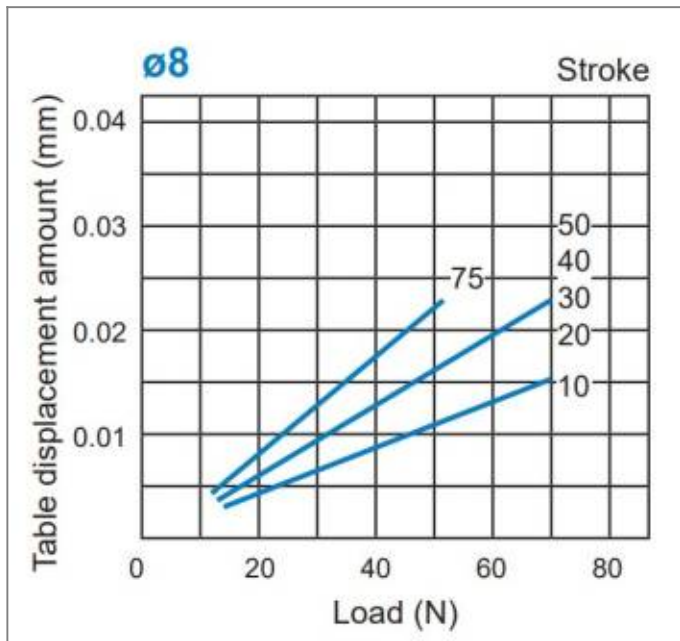

Slide Unit Deflection - Preliminary

Roll deflection

Yaw deflection

Pitch deflection

From:
<https://www.nilab.at/dokuwiki/> - NiLAB GmbH
Knowledgebase

Permanent link:
https://www.nilab.at/dokuwiki/doku.php?id=slide_unit:deflection