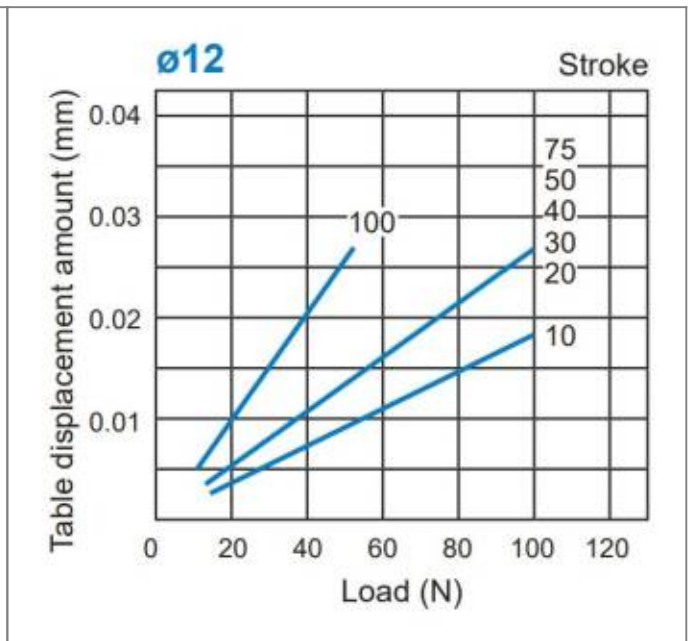

Slide Unit Deflection - Preliminary

Roll deflection

Yaw deflection

Pitch deflection

From:
<https://www.nilab.at/dokuwiki/> - NiLAB GmbH
Knowledgebase

Permanent link:
https://www.nilab.at/dokuwiki/doku.php?id=slide_unit:deflection