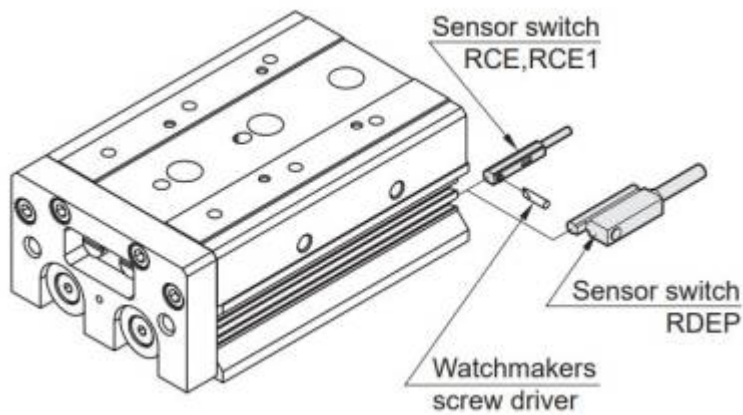

Accessories

Sensor switch

Maglift - Magnetic spring for vertical counterbalance

From:

<https://www.nilab.at/dokuwiki/> - NiLAB GmbH
Knowledgebase

Permanent link:

https://www.nilab.at/dokuwiki/doku.php?id=slide_unit:accessories