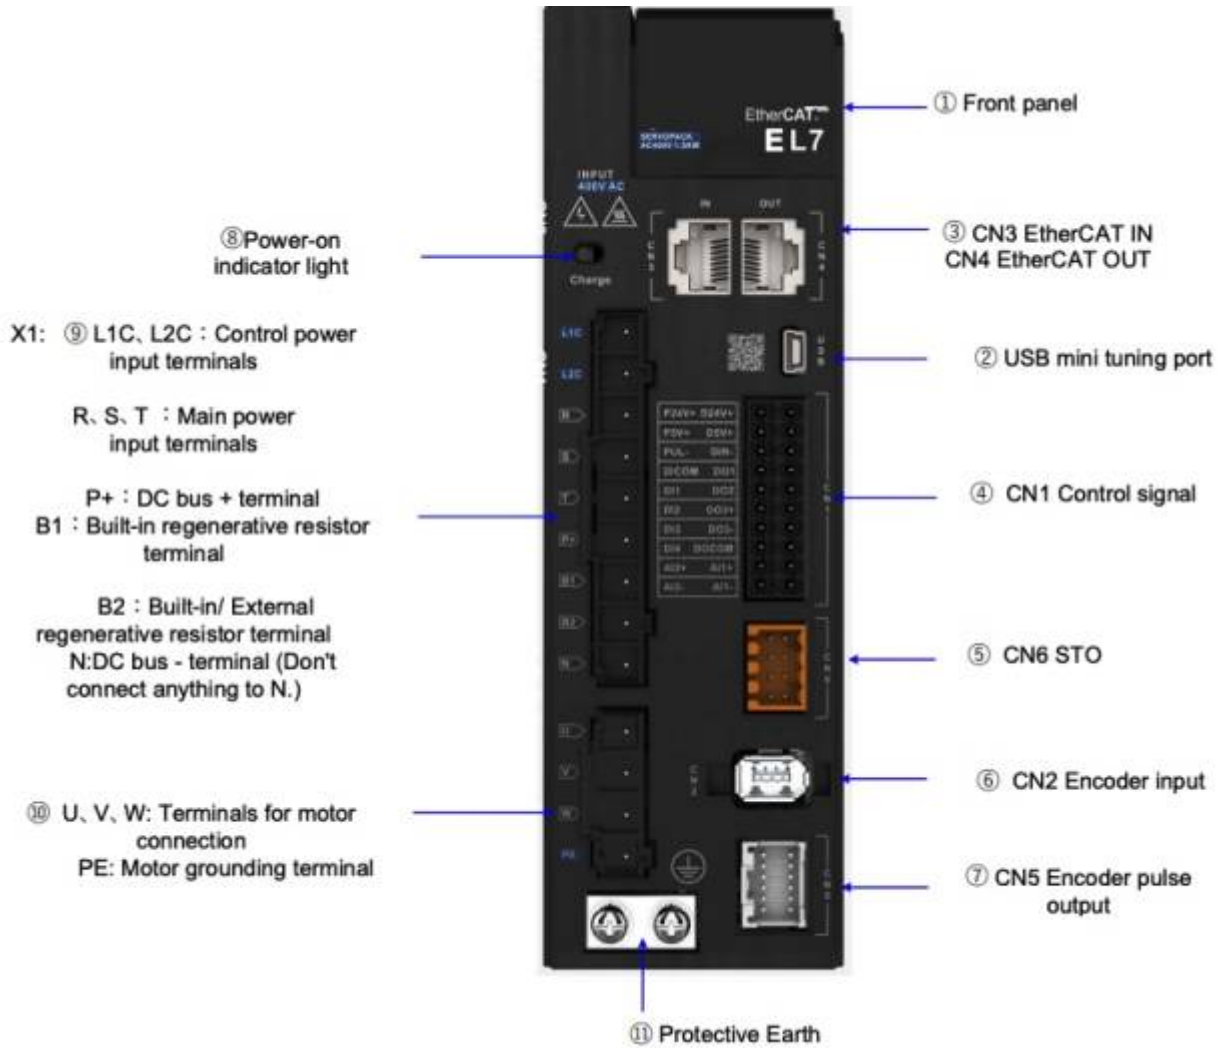

Ports and connectors

NL7-EC F 230VAC Servo Drive

NL7-ECFT 400VAC Servo Drive

From:
<https://www.nilab.at/dokuwiki/> - NiLAB GmbH
Knowledgebase

Permanent link:
https://www.nilab.at/dokuwiki/doku.php?id=nl7_servo:ports_connectors