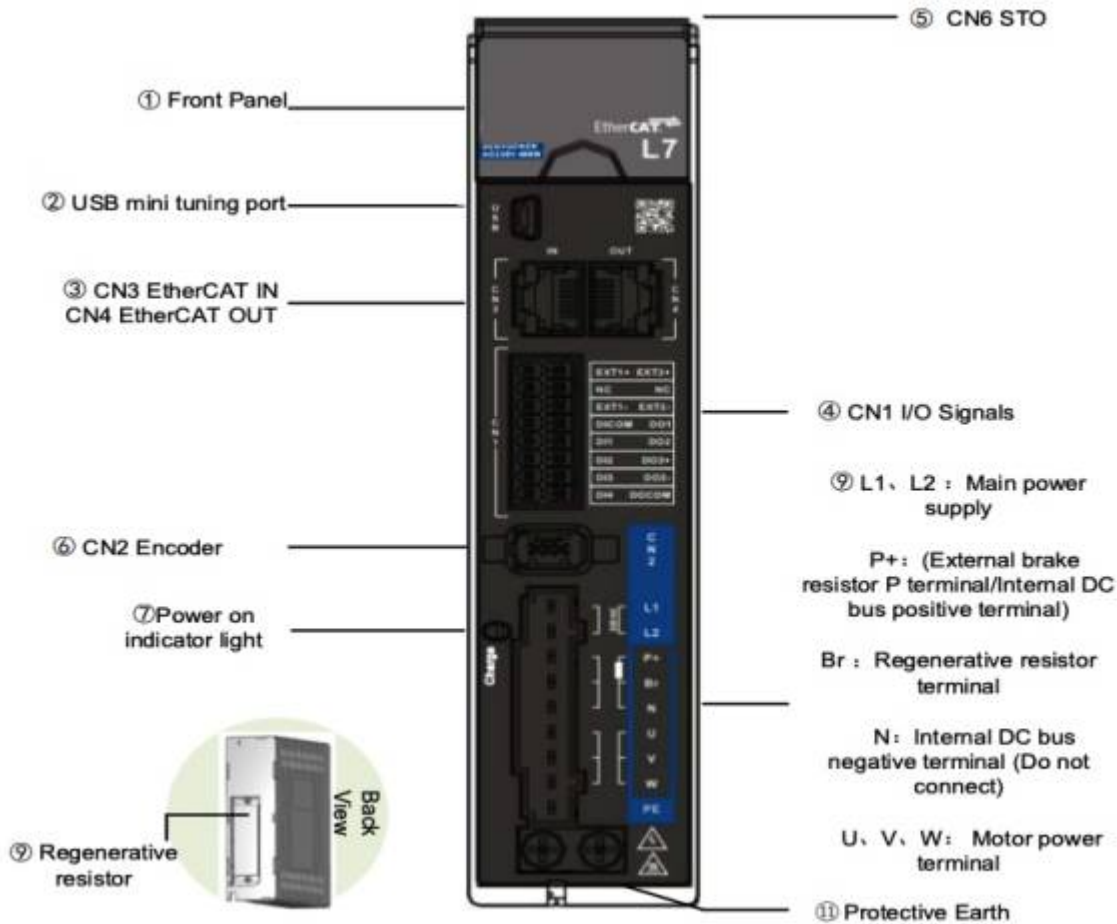

Ports and connectors

NL7-EC F 230VAC Servo Drive

NL7-ECFT 400VAC Servo Drive

From:
<https://www.nilab.at/dokuwiki/> - NiLAB GmbH
Knowledgebase

Permanent link:
https://www.nilab.at/dokuwiki/doku.php?id=nl7_servo:ports_connectors