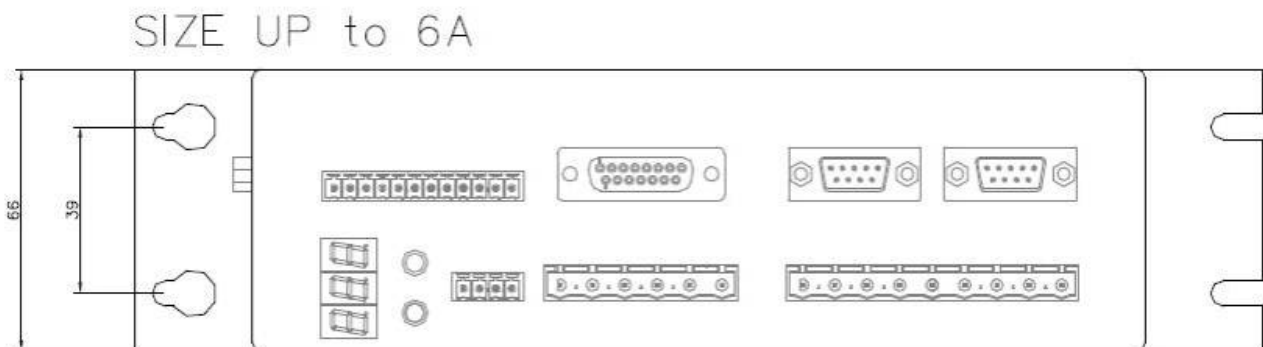

## Dimensions of 3/6A, 6/12 and 12/24 sizes

## Dimensions of 30/60A and 42/84A sizes

From:  
<https://www.nilab.at/dokuwiki/> - **NiLAB GmbH**  
**Knowledgebase**

Permanent link:  
[https://www.nilab.at/dokuwiki/doku.php?id=mbd\\_servo\\_drive:mechanical](https://www.nilab.at/dokuwiki/doku.php?id=mbd_servo_drive:mechanical)