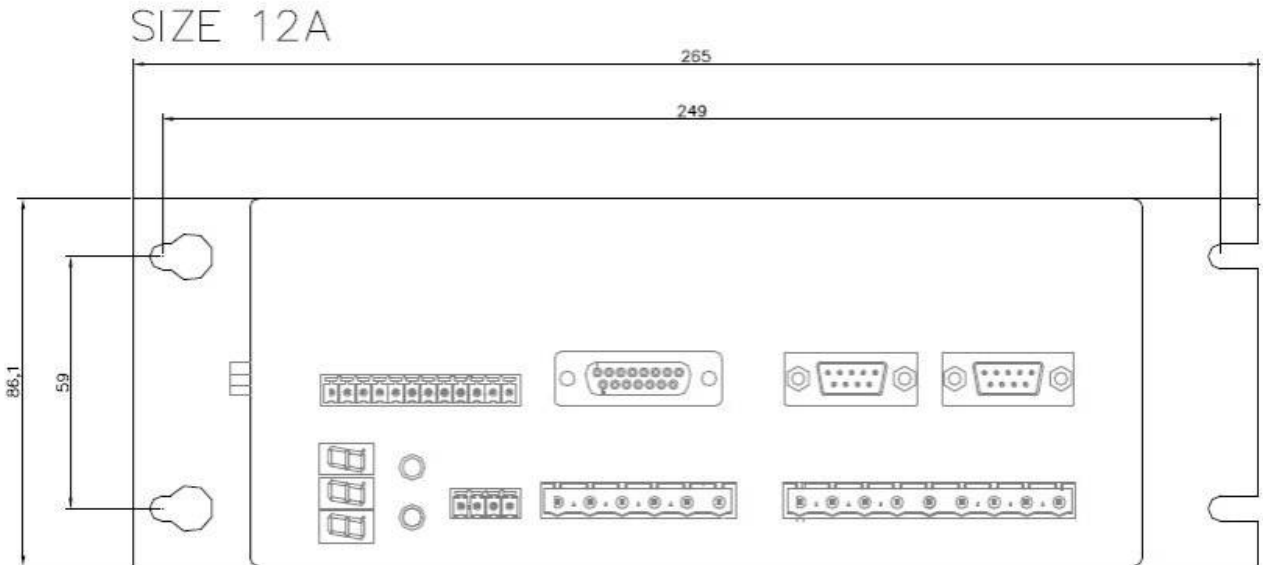

# Mechanical data

## Dimensions of 3/6A, 6/12 and 12/24 sizes

## Dimensions of 30/60A and 42/84A sizes

From:  
<https://www.nilab.at/dokuwiki/> - **NiLAB GmbH**  
**Knowledgebase**

Permanent link:  
[https://www.nilab.at/dokuwiki/doku.php?id=mbd\\_servo\\_drive:mechanical](https://www.nilab.at/dokuwiki/doku.php?id=mbd_servo_drive:mechanical)