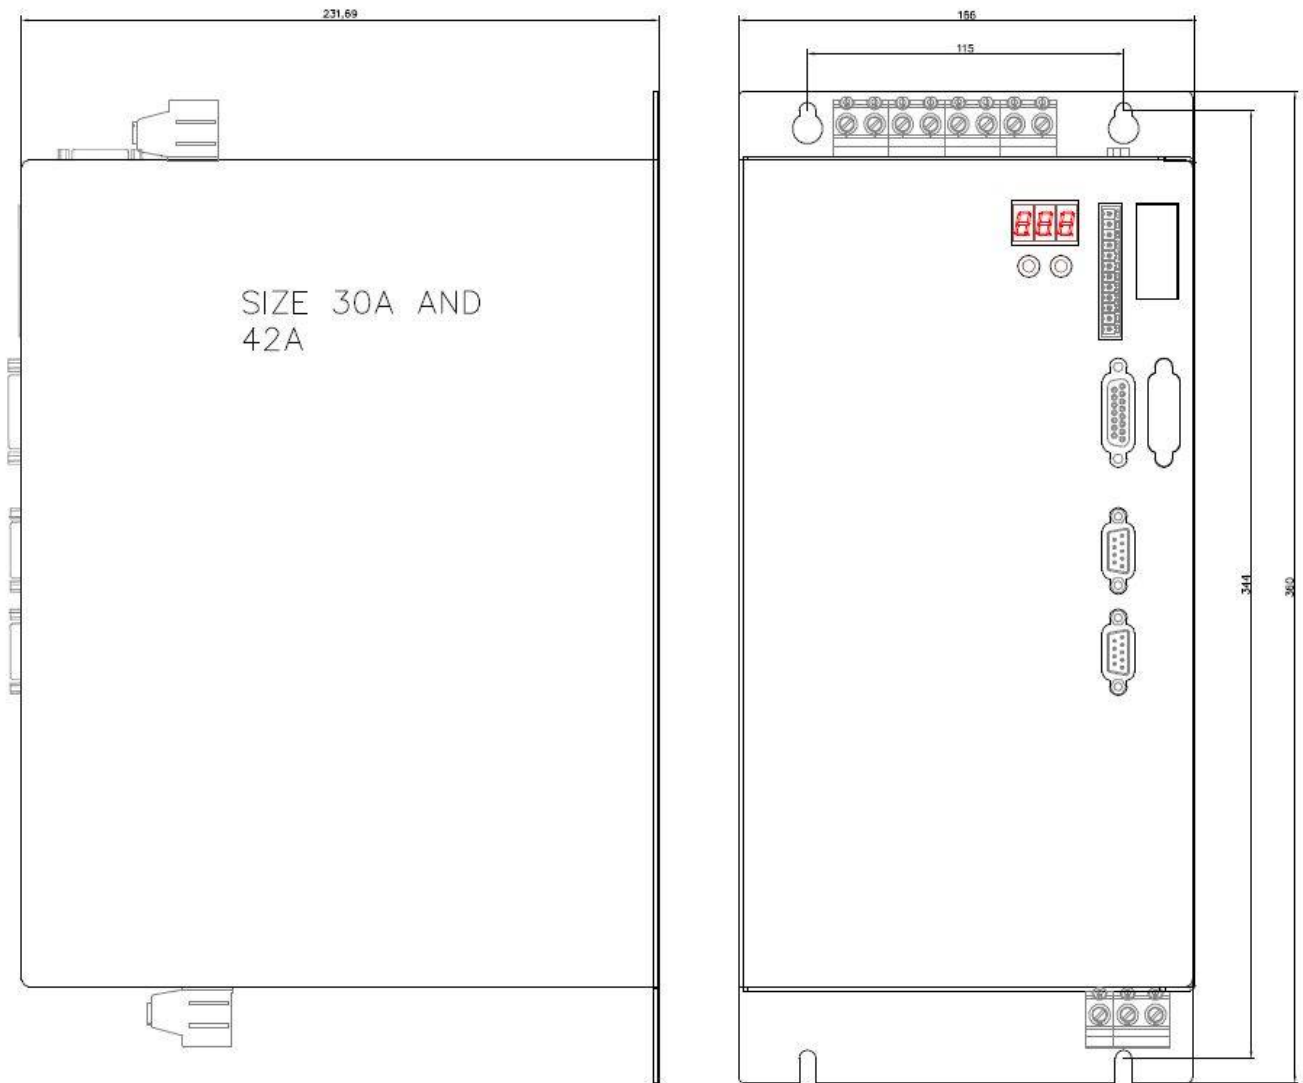

# Mechanical data

## Dimensions of 3/6A, 6/12 and 12/24 sizes

## Dimensions of 30/60A and 42/84A sizes

From:  
<https://www.nilab.at/dokuwiki/> - **NiLAB GmbH**  
**Knowledgebase**

Permanent link:  
[https://www.nilab.at/dokuwiki/doku.php?id=mbd\\_servo\\_drive:mechanical](https://www.nilab.at/dokuwiki/doku.php?id=mbd_servo_drive:mechanical)