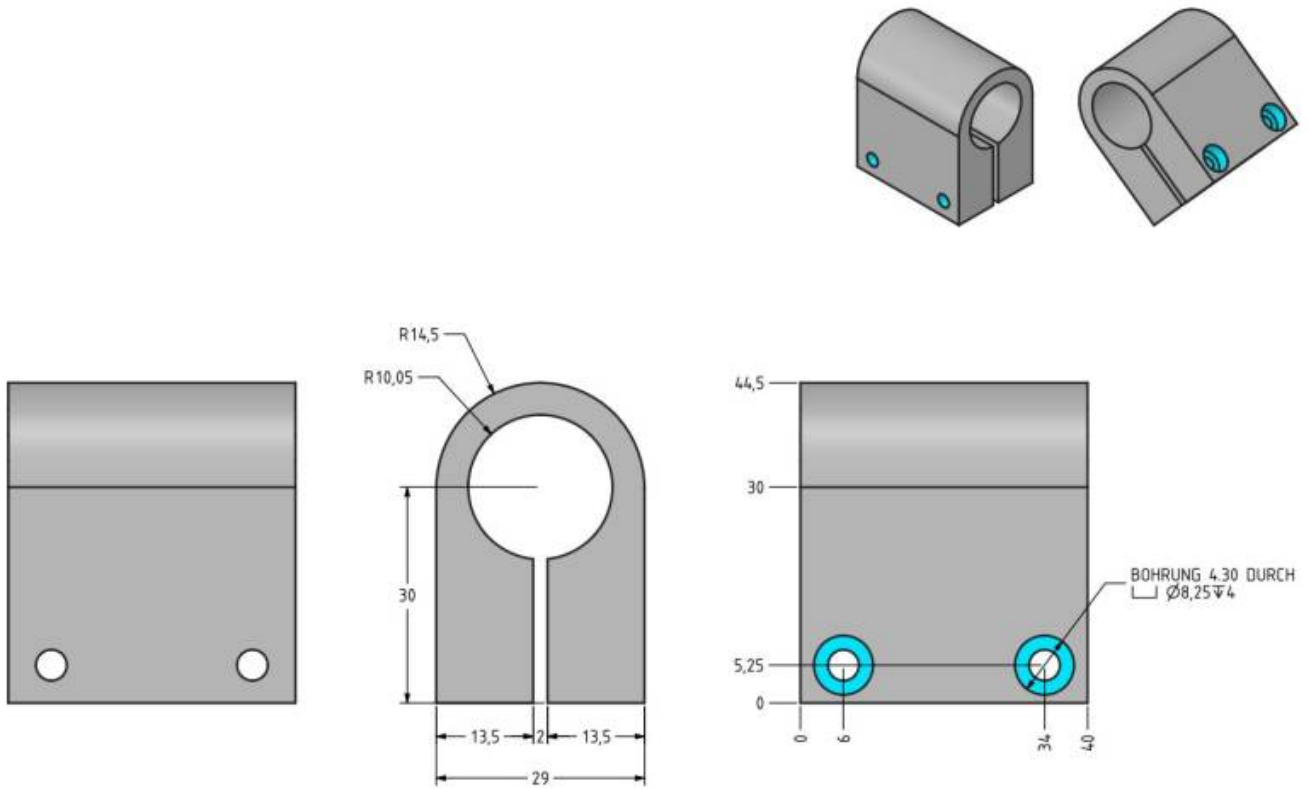

Accessories for mounting

Maglift 12/17/22 - Flange for slider

Maglift 12/17/22 - Flange for stator

Maglift 40/50/60 - Flange for slider

Maglift 40/50/60 - Flange for stator

From:
<https://www.nilab.at/dokuwiki/> - NiLAB GmbH
Knowledgebase