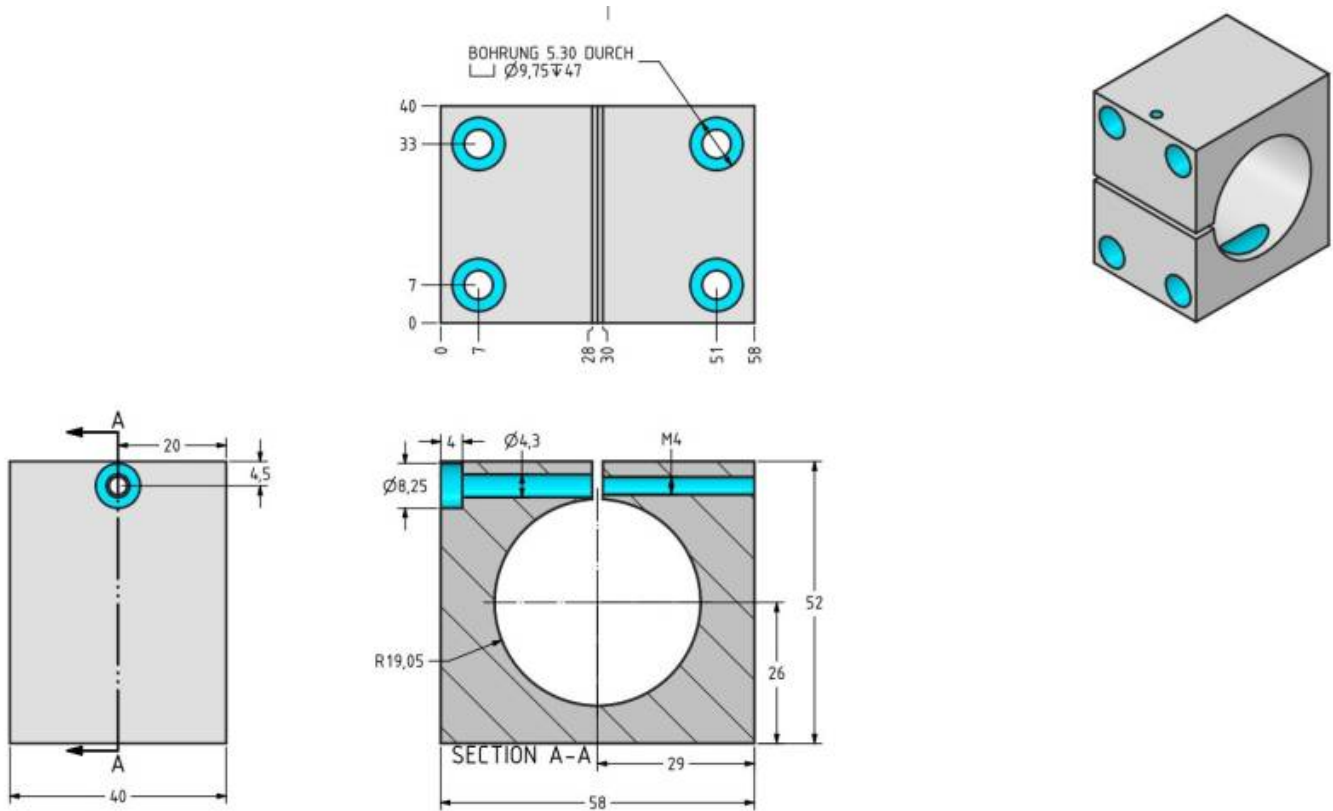

Accessories for mounting

Maglift 12/17/22 - Flange for slider

Maglift 12/17/22 - Flange for stator

Maglift 40/50/60 - Flange for slider

Maglift 40/50/60 - Flange for stator

From:
<https://www.nilab.at/dokuwiki/> - NiLAB GmbH
Knowledgebase