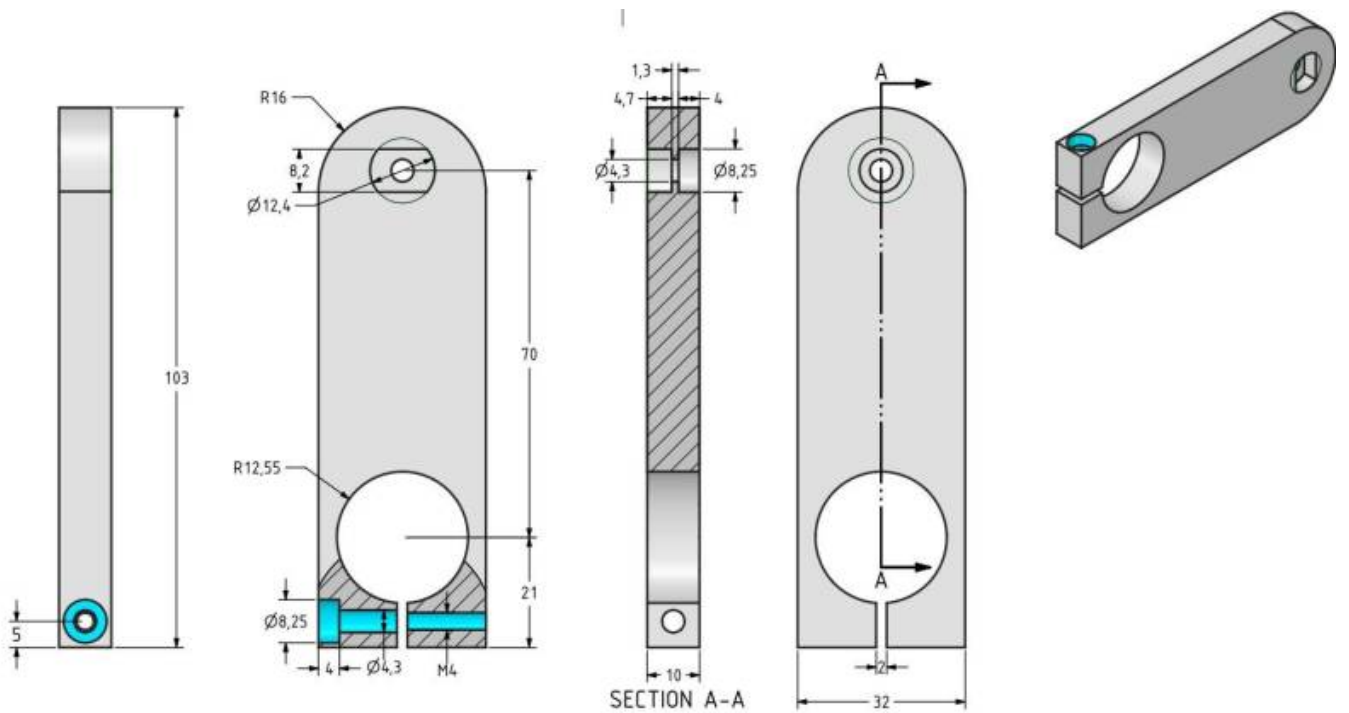

Accessories for mounting

Maglift 12/17/22 - Flange for slider

Maglift 12/17/22 - Flange for stator

Maglift 40/50/60 - Flange for slider

Maglift 40/50/60 - Flange for stator

From:
<https://www.nilab.at/dokuwiki/> - NiLAB GmbH
Knowledgebase