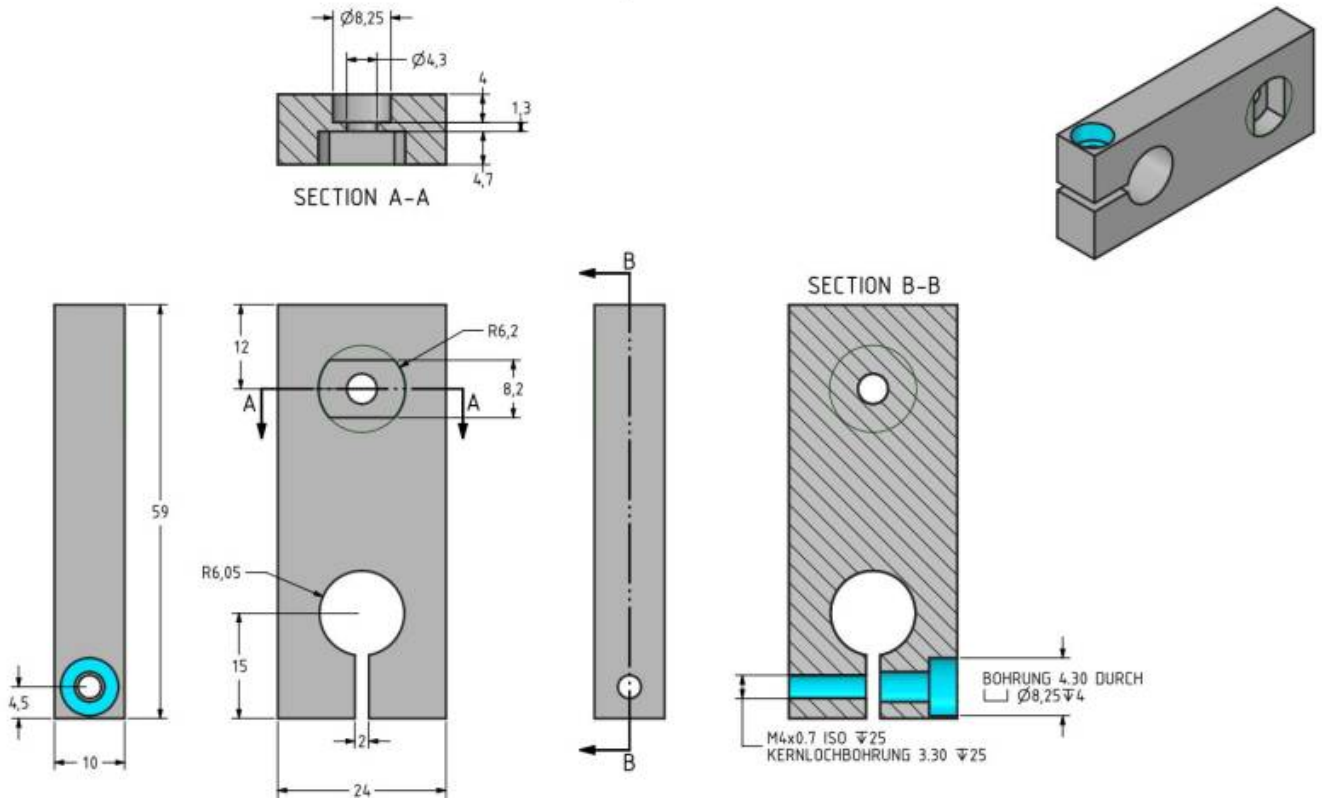

Accessories for mounting

Maglift 12/17/22 - Flange for slider

Maglift 12/17/22 - Flange for stator

Maglift 40/50/60 - Flange for slider

Maglift 40/50/60 - Flange for stator

From:
<https://www.nilab.at/dokuwiki/> - NiLAB GmbH
Knowledgebase