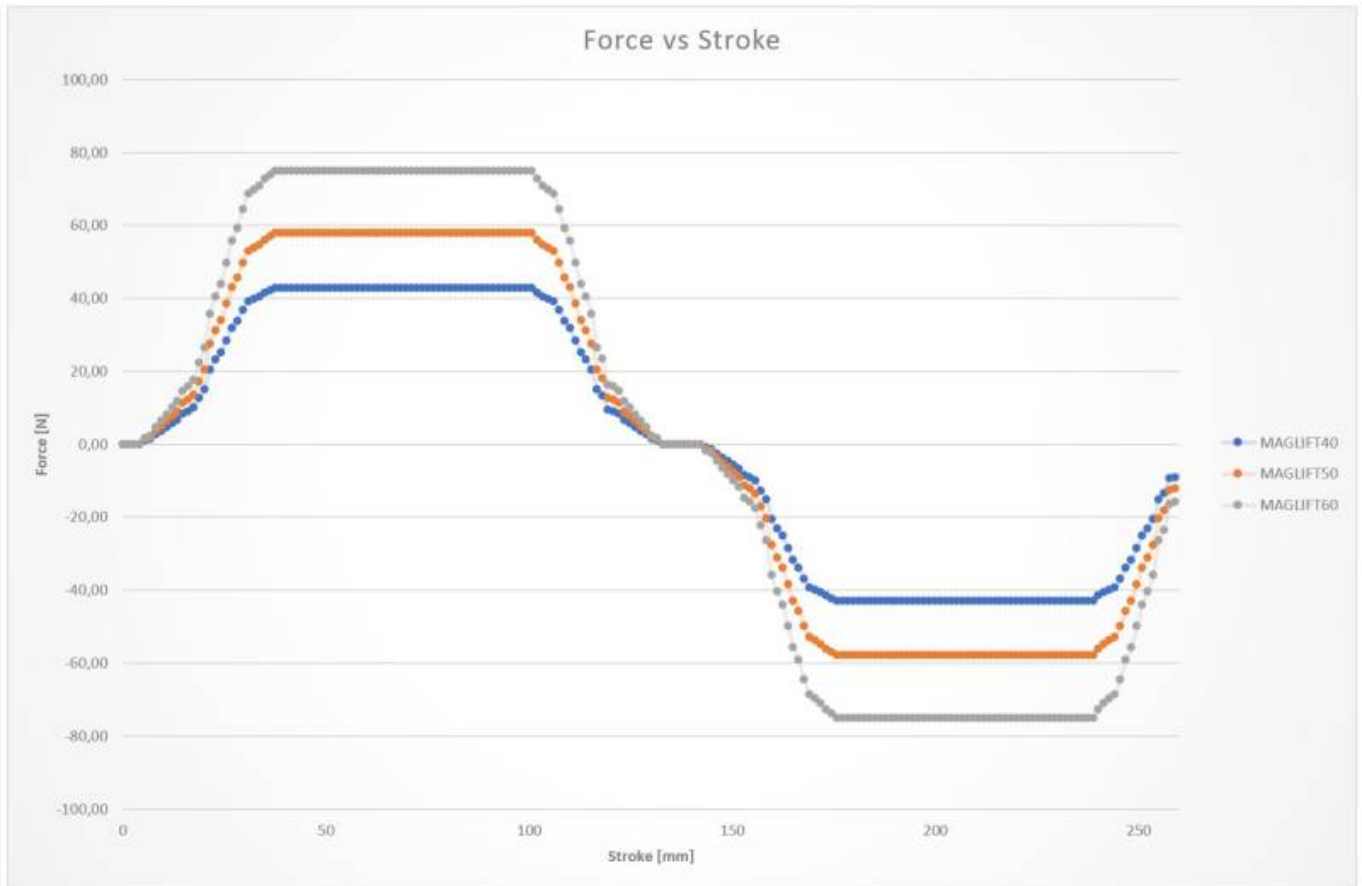

Force profile

Maglift 12/17/22

Maglift 40/50/60

From:
<https://www.nilab.at/dokuwiki/> - **NiLAB GmbH**
Knowledgebase

Permanent link:
https://www.nilab.at/dokuwiki/doku.php?id=maglift:force_curve

Last update: **2023/09/25 12:58**