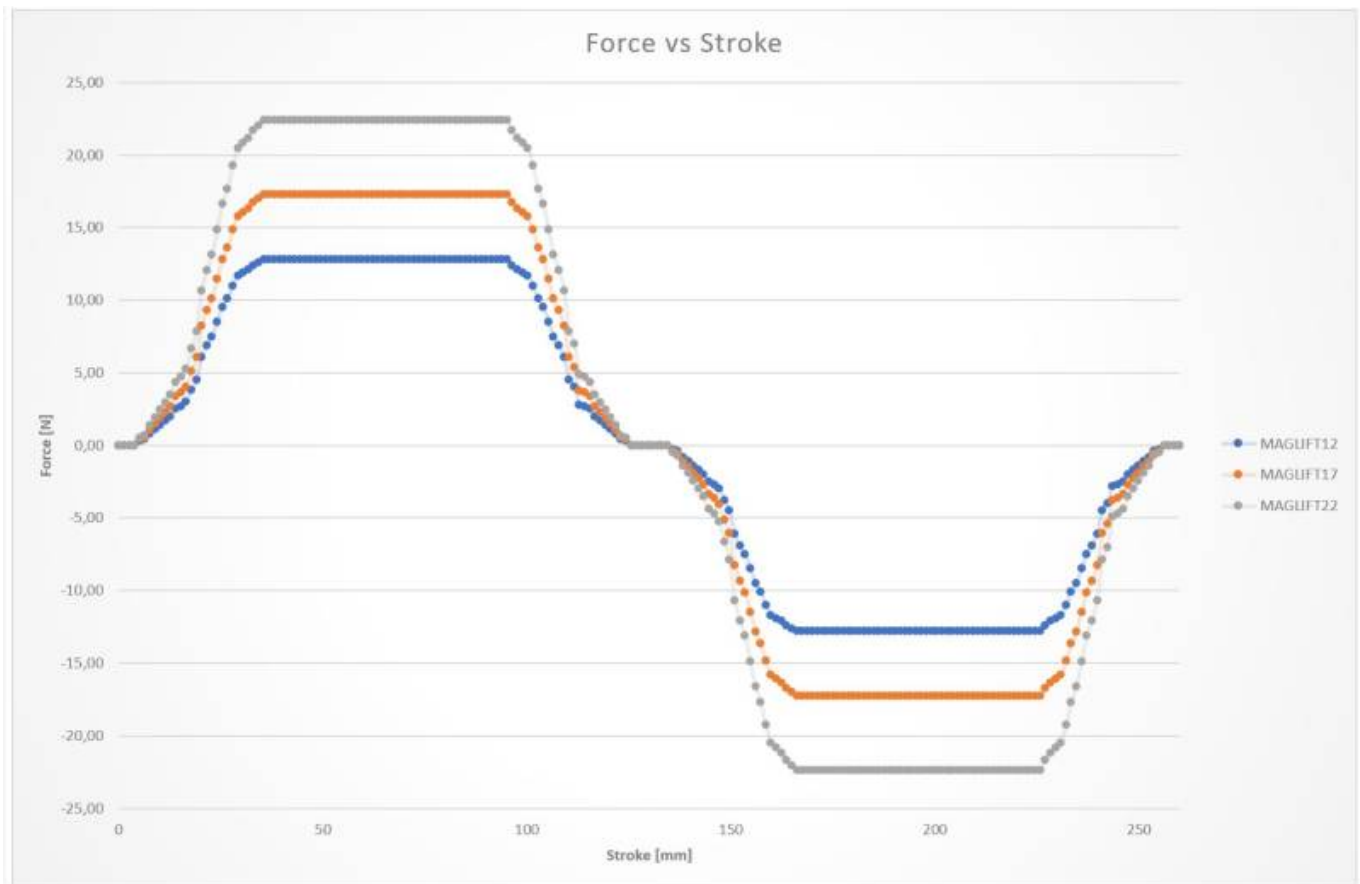

Force profile

Maglift 12/17/22

Maglift 40/50/60

From:
<https://www.nilab.at/dokuwiki/> - **NiLAB GmbH**
Knowledgebase

Permanent link:
https://www.nilab.at/dokuwiki/doku.php?id=maglift:force_curve

Last update: **2023/09/25 12:58**