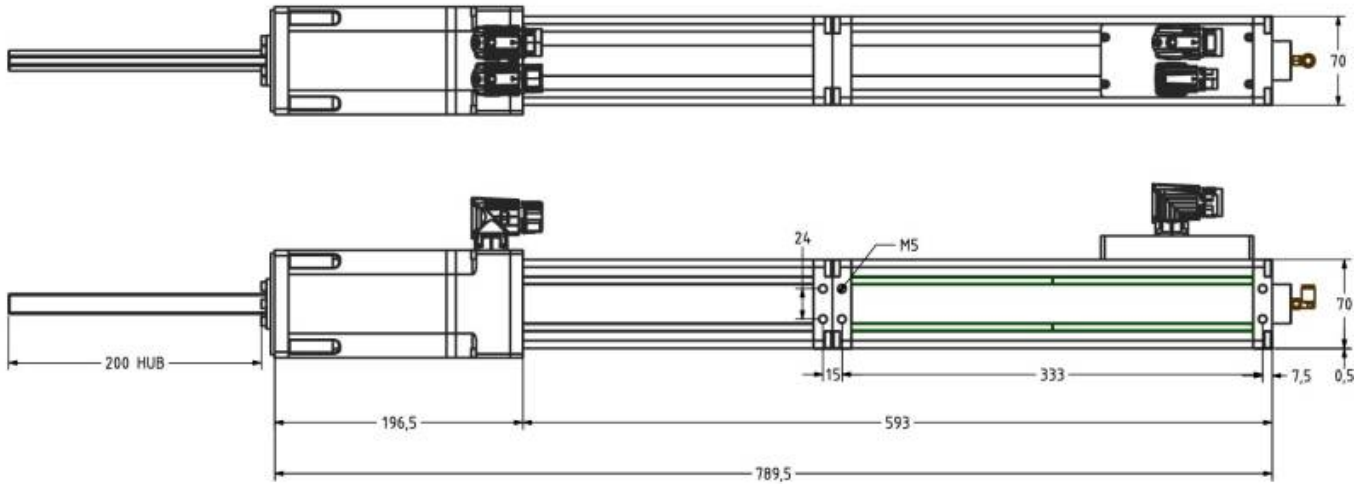

Mechanical dimensions

GDiR250XS2-200-G2S1

From:
<https://www.nilab.at/dokuwiki/> - NiLAB GmbH
Knowledgebase

Permanent link:
https://www.nilab.at/dokuwiki/doku.php?id=green_drive_iso_rotolinear:mechanics

Last update: 2026/02/10 08:59