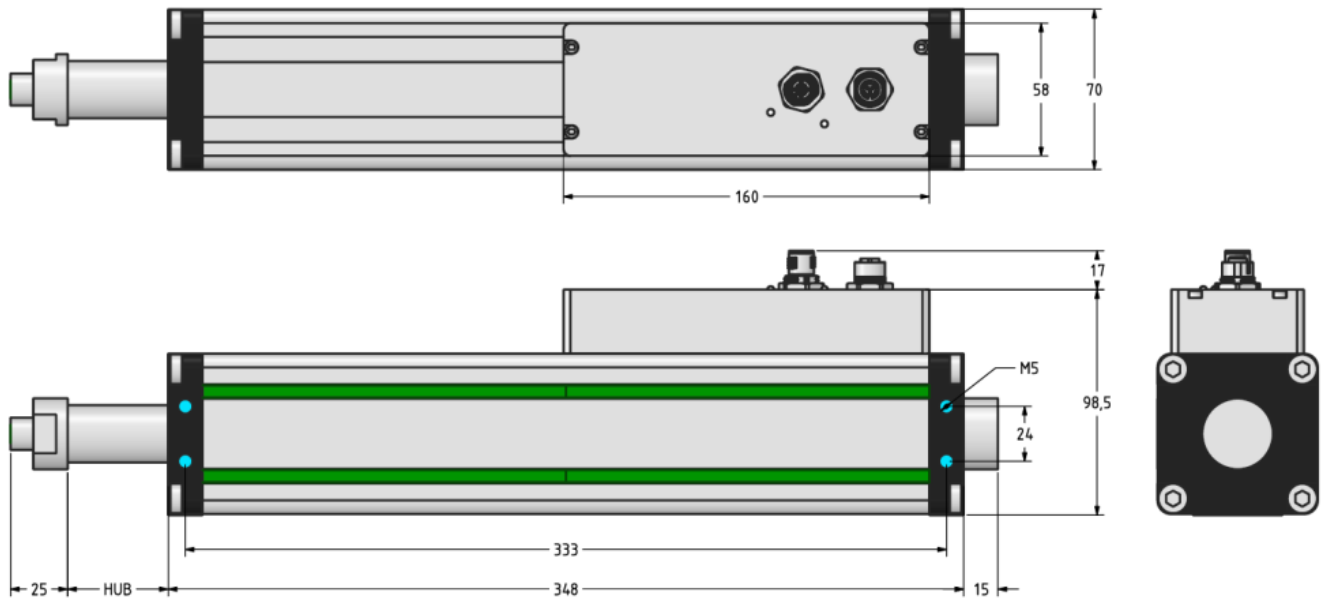

Mechanical dimensions

GDI250XS Integrated Drive

From:
<https://www.nilab.at/dokuwiki/> - NiLAB GmbH
Knowledgebase

Permanent link:
https://www.nilab.at/dokuwiki/doku.php?id=gdi_iso_integrated:mechanics

Last update: 2026/04/29 08:25